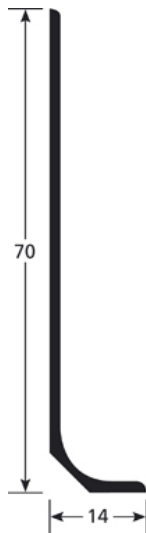

DATA SHEET

DESCRIPTION

PVC profile to be stuck
For the finishing between a floor covering and a wall covering
to be glued on a clean surface (no dust, no grease)

USE

To be installed as skirting
Indoor use

REFERENCE

Ref : 2173

MATERIAL

Soft PVC profile, colour: xxxx
REACH compliant

> MAINTENANCE

Use standard cleaners (neutral detergents)

The information contained in this document is provided for information purposes. Romus cannot be held liable for this information. The user or specifier will check the compatibility of the product technical data with the actual situation. Romus reserves the right to modify all or part of this document without prior notice.