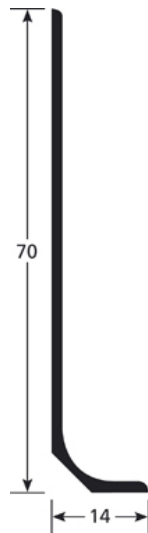

DATA SHEET

DESCRIPTION

PVC profile to be stuck
For the finishing between a floor covering and a wall covering
to be glued on a clean surface (no dust, no grease)

USE

To be installed as skirting
Indoor use

REFERENCE

Ref : 2176

MATERIAL

Soft PVC profile, colour: xxxx
REACH compliant

> MAINTENANCE

Use standard cleaners (neutral detergents)

The information contained in this document is provided for information purposes. Romus cannot be held liable for this information. The user or specifier will check the compatibility of the product technical data with the actual situation. Romus reserves the right to modify all or part of this document without prior notice.