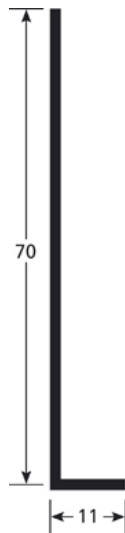

DATA SHEET

DESCRIPTION

PVC profile to be stuck
For the finishing between a floor covering and a wall covering
to be glued on a clean surface (no dust, no grease)

USE

To be installed as skirting
Indoor use

REFERENCE

Ref : 2153

MATERIAL

Soft PVC profile, colour: xxxx
REACH compliant

> MAINTENANCE

Use standard cleaners (neutral detergents)

The information contained in this document is provided for information purposes. Romus cannot be held liable for this information. The user or specifier will check the compatibility of the product technical data with the actual situation. Romus reserves the right to modify all or part of this document without prior notice.