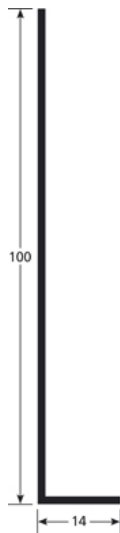

DATA SHEET

DESCRIPTION

PVC profile to be stuck
For the finishing between a floor covering and a wall covering
to be glued on a clean surface (no dust, no grease)

USE

To be installed as skirting
Indoor use

REFERENCE

Ref : 2161

MATERIAL

Soft PVC profile, colour: xxxx
REACH compliant

> MAINTENANCE

Use standard cleaners (neutral detergents)

The information contained in this document is provided for information purposes. Romus cannot be held liable for this information. The user or specifier will check the compatibility of the product technical data with the actual situation. Romus reserves the right to modify all or part of this document without prior notice.