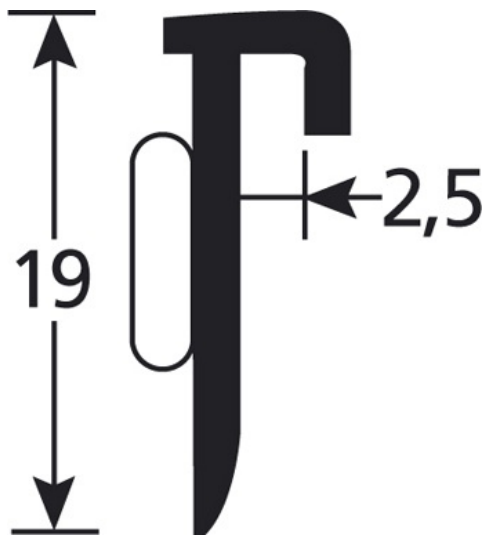

DATA SHEET

DESCRIPTION

Self-adhesive PVC profile
For the finishing between a floor covering and a wall covering
to be glued on a clean surface (no dust, no grease)

USE

To be installed as skirting
Indoor use

REFERENCE

Ref : 2094

MATERIAL

REACH compliant

FITTING MODE

Quick to install. Cut the profile to the desired length. Make sure that the support is clear and clean from any grease and dust. Remove the silicone-coated paper. Position the profile and press down to secure.