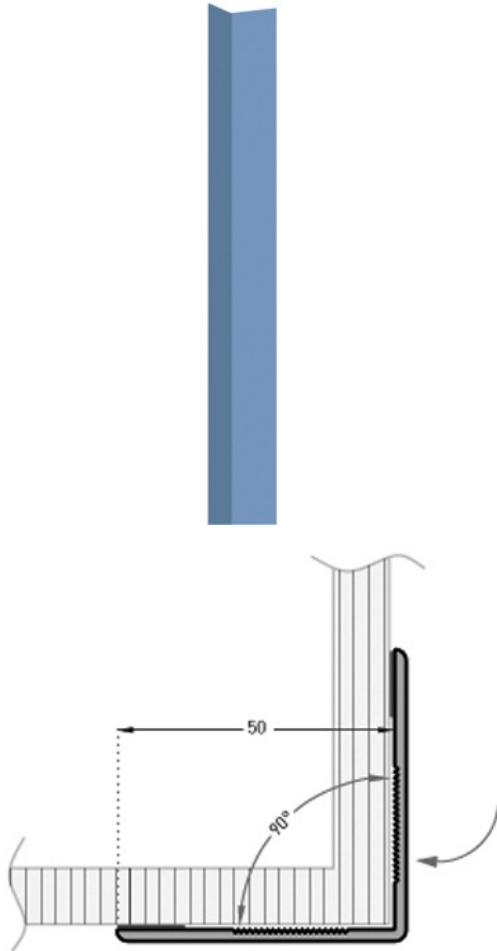

DATA SHEET

DESCRIPTION

PVC corner profile to be stuck
To protect wall angles from impacts from trolleys or hospital beds
to be glued on a clean surface (no dust, no grease)

USE

For overlapping a wall covering or a painted wall.

REFERENCE

Ref : 466002

MATERIAL

Highly shock-resistant PVC profile - Fire rating: Bs2 d0
Smooth surface
REACH compliant

The information contained in this document is provided for information purposes. Romus cannot be held liable for this information. The user or specifier will check the compatibility of the product technical data with the actual situation. Romus reserves the right to modify all or part of this document without prior notice.