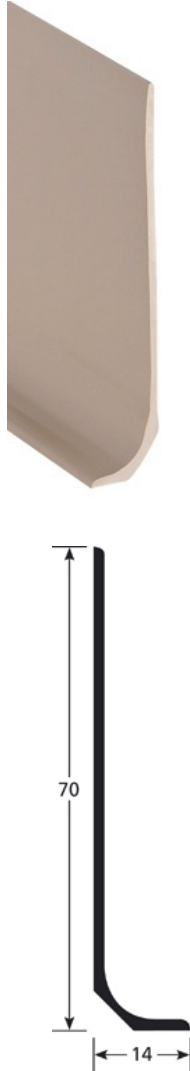

DATA SHEET

DESCRIPTION

PVC profile to be stuck
For the finishing between a floor covering and a wall covering
to be glued on a clean surface (no dust, no grease)

USE

To be installed as skirting
Indoor use

REFERENCE

Ref : 2178

MATERIAL

Soft PVC profile, colour: xxxx
REACH compliant

> MAINTENANCE

Use standard cleaners (neutral detergents)

The information contained in this document is provided for information purposes. Romus cannot be held liable for this information. The user or specifier will check the compatibility of the product technical data with the actual situation. Romus reserves the right to modify all or part of this document without prior notice.