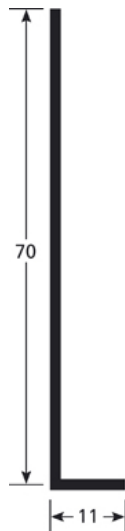

DATA SHEET

DESCRIPTION

PVC profile to be stuck
For the finishing between a floor covering and a wall covering
to be glued on a clean surface (no dust, no grease)

USE

To be installed as skirting
Indoor use

REFERENCE

Ref : 2151

MATERIAL

Soft PVC profile, colour: xxxx
REACH compliant

> MAINTENANCE

Use standard cleaners (neutral detergents)

The information contained in this document is provided for information purposes. Romus cannot be held liable for this information. The user or specifier will check the compatibility of the product technical data with the actual situation. Romus reserves the right to modify all or part of this document without prior notice.